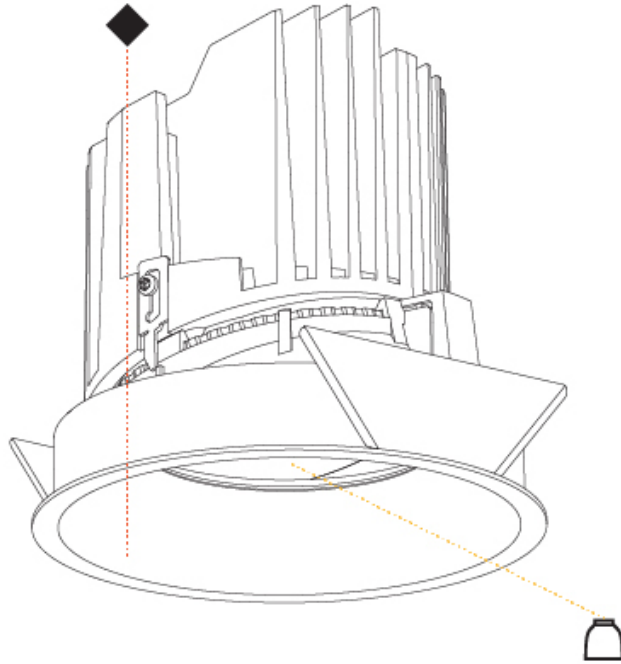

BIONIQ ROUND SEMI ADJUSTABLE RECESSED

A35308-

PROJECT	_____
TYPE	_____
SPECIFIER	_____
QUANTITY	_____
DATE	_____